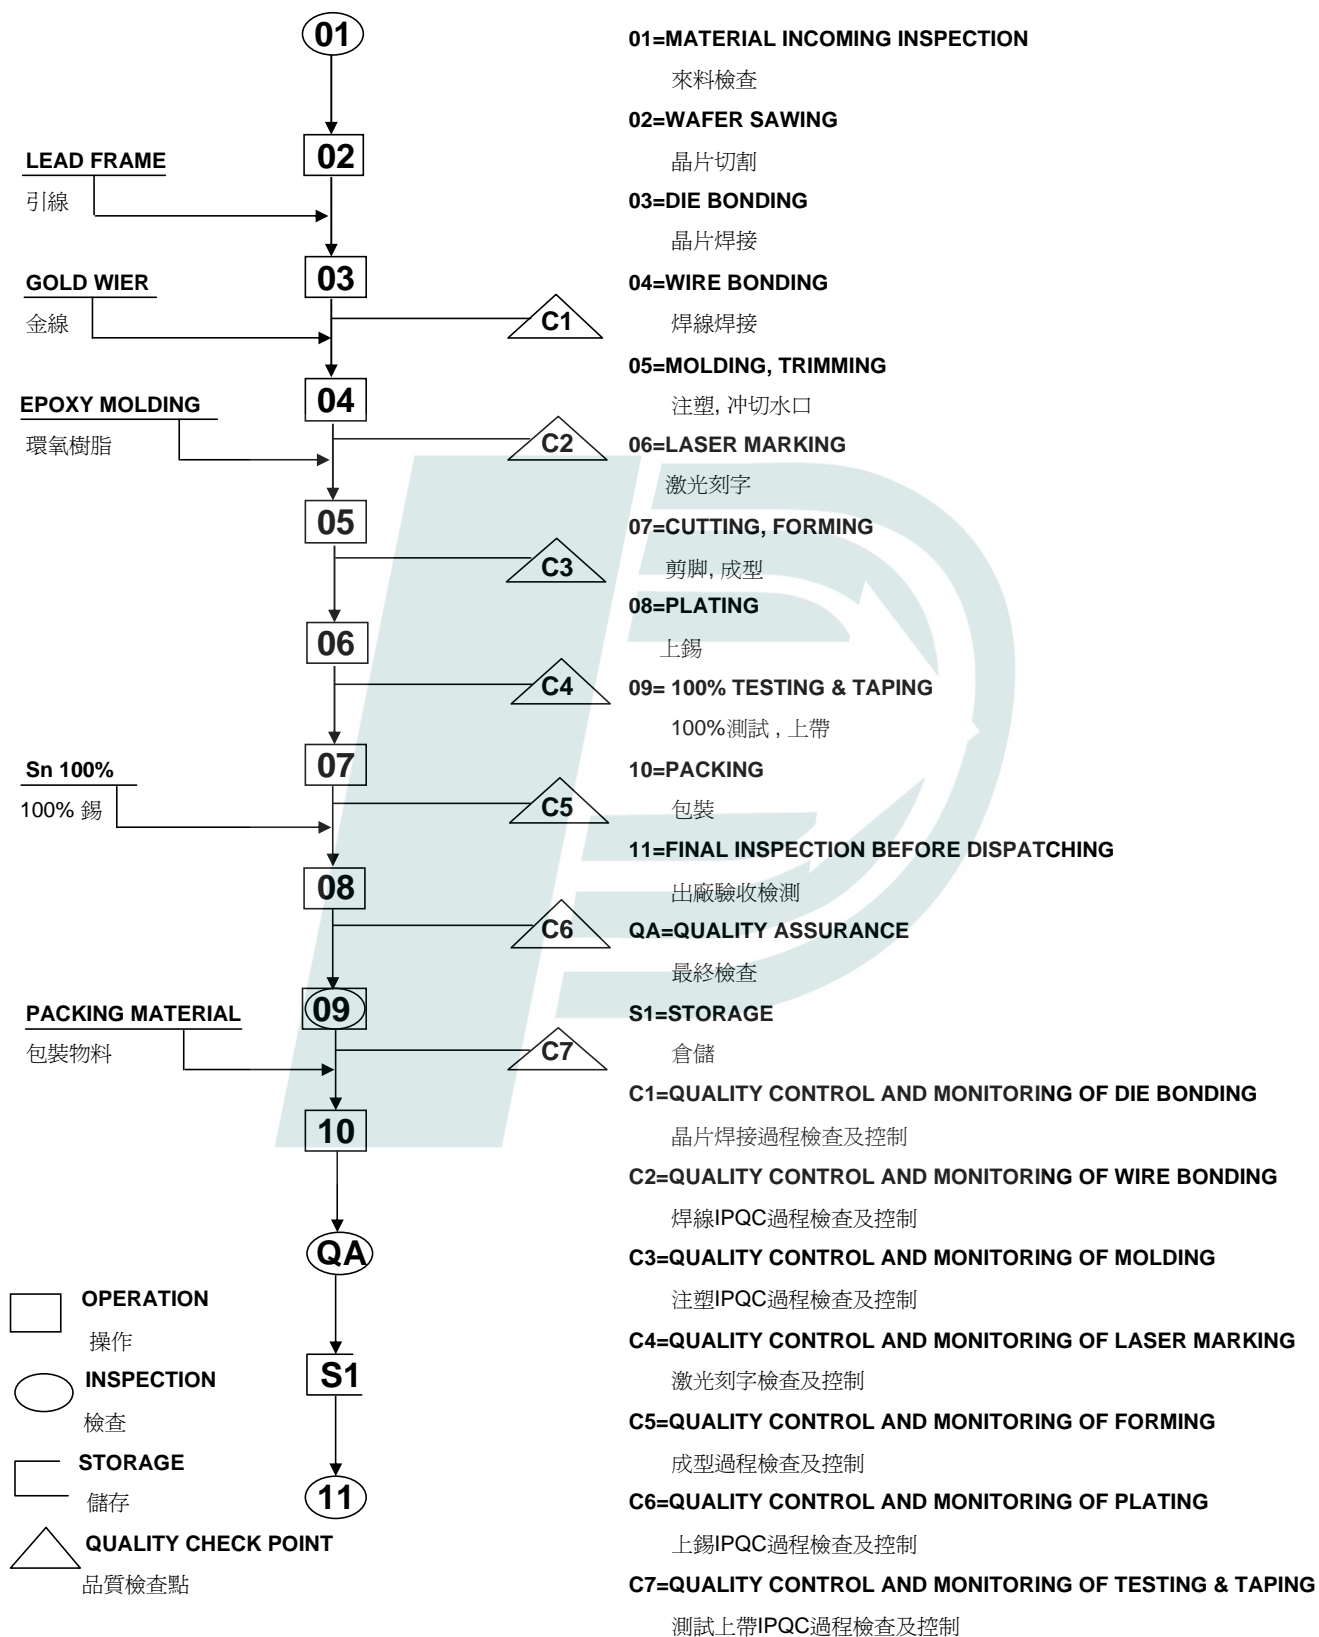

PROCESS FLOW CHART FOR SMD GLASS DIODE

二極管工序流程圖

PROCESS FLOW CHART FOR SOD DIODE SOD 二極管工序流程圖

PROCESS FLOW CHART FOR SOT-23 DIODE SOT-23 二極管工序流程圖

PROCESS FLOW CHART FOR SOT-323 DIODE SOT-323 二極管工序流程圖

PROCESS FLOW CHART FOR DO-213AA DIODE DO-213AA 二極管工序流程圖