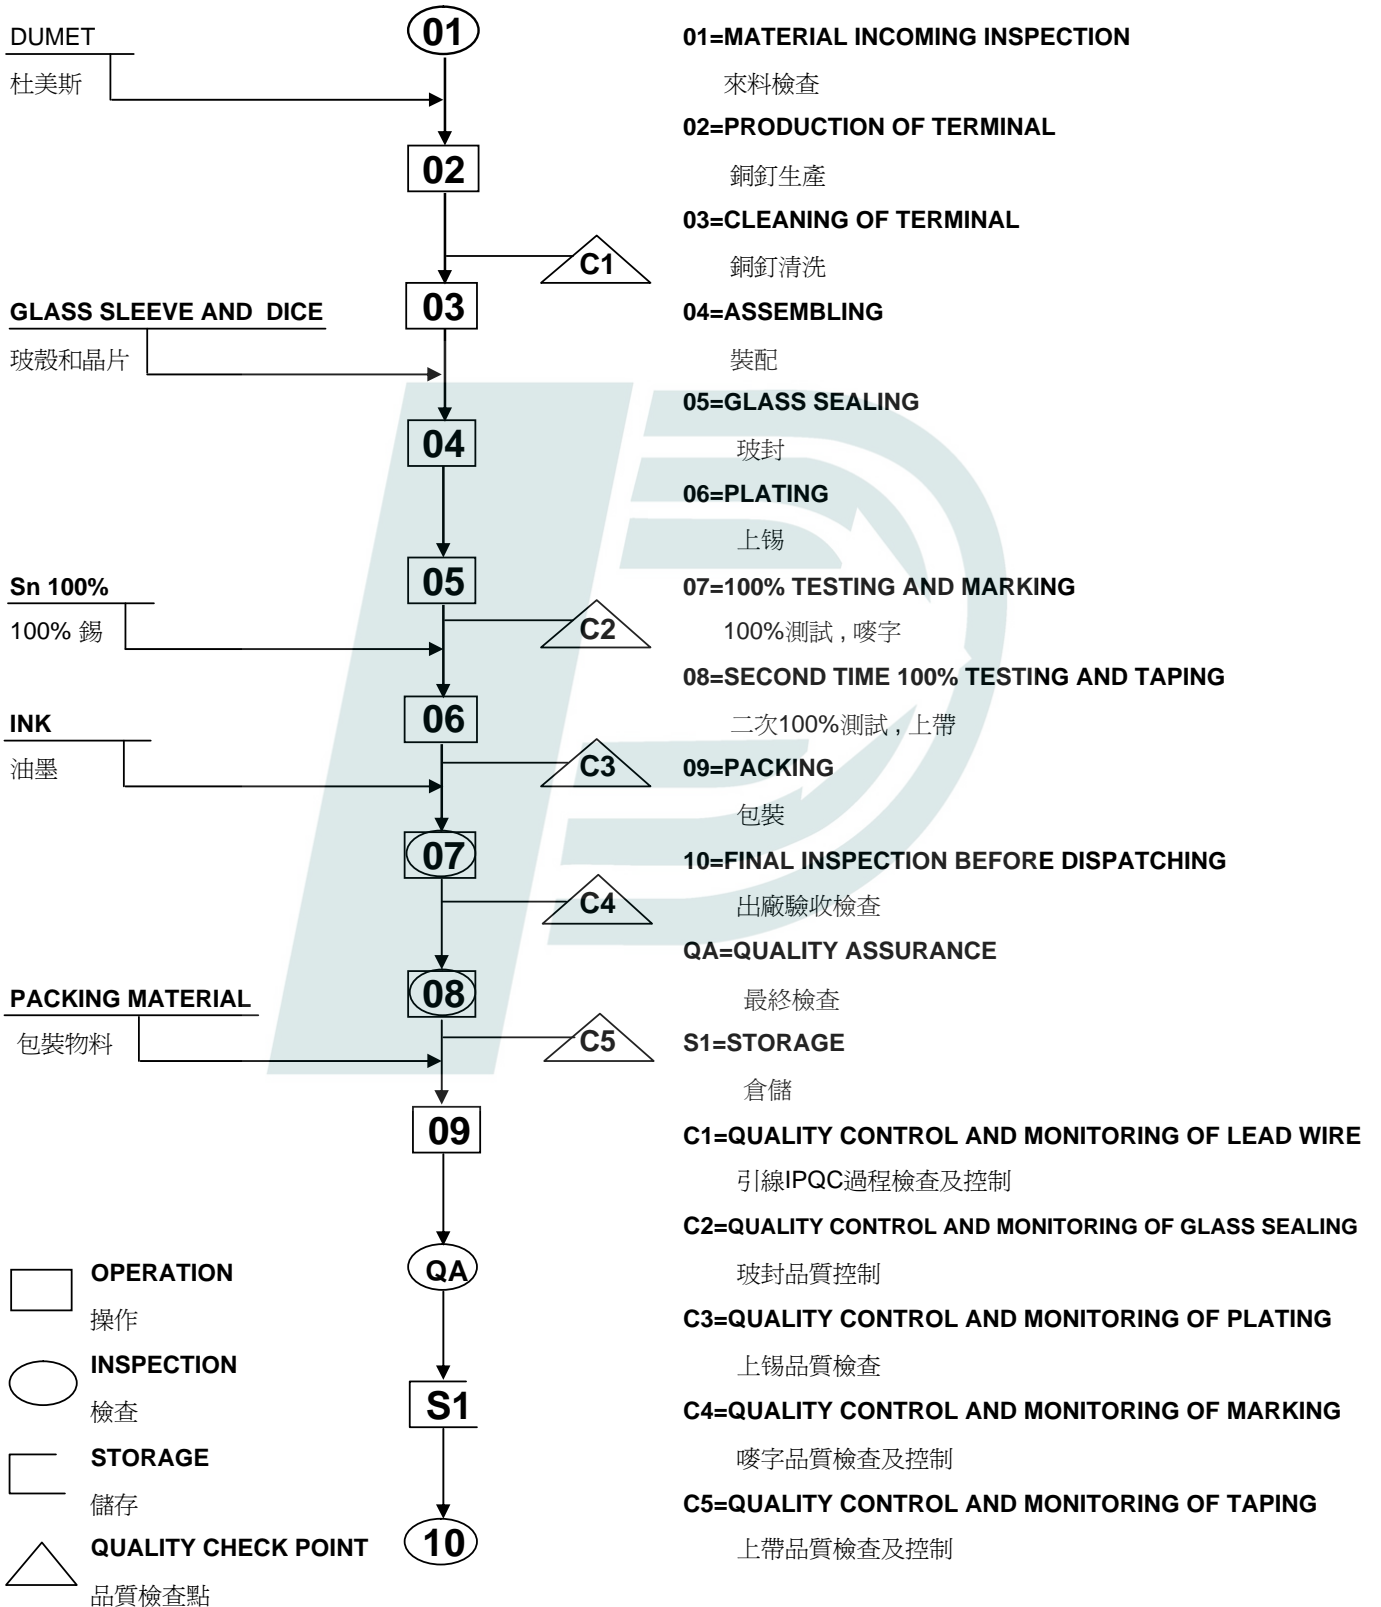

PROCESS FLOW CHART FOR SMD GLASS DIODE

二極管工序流程圖

PROCESS FLOW CHART FOR SOD DIODE SOD 二極管工序流程圖

PROCESS FLOW CHART FOR SOT-23 DIODE SOT-23 二極管工序流程圖

PROCESS FLOW CHART FOR SOT-323 DIODE SOT-323 二極管工序流程圖

PROCESS FLOW CHART FOR DO-213AA DIODE DO-213AA 二極管工序流程圖