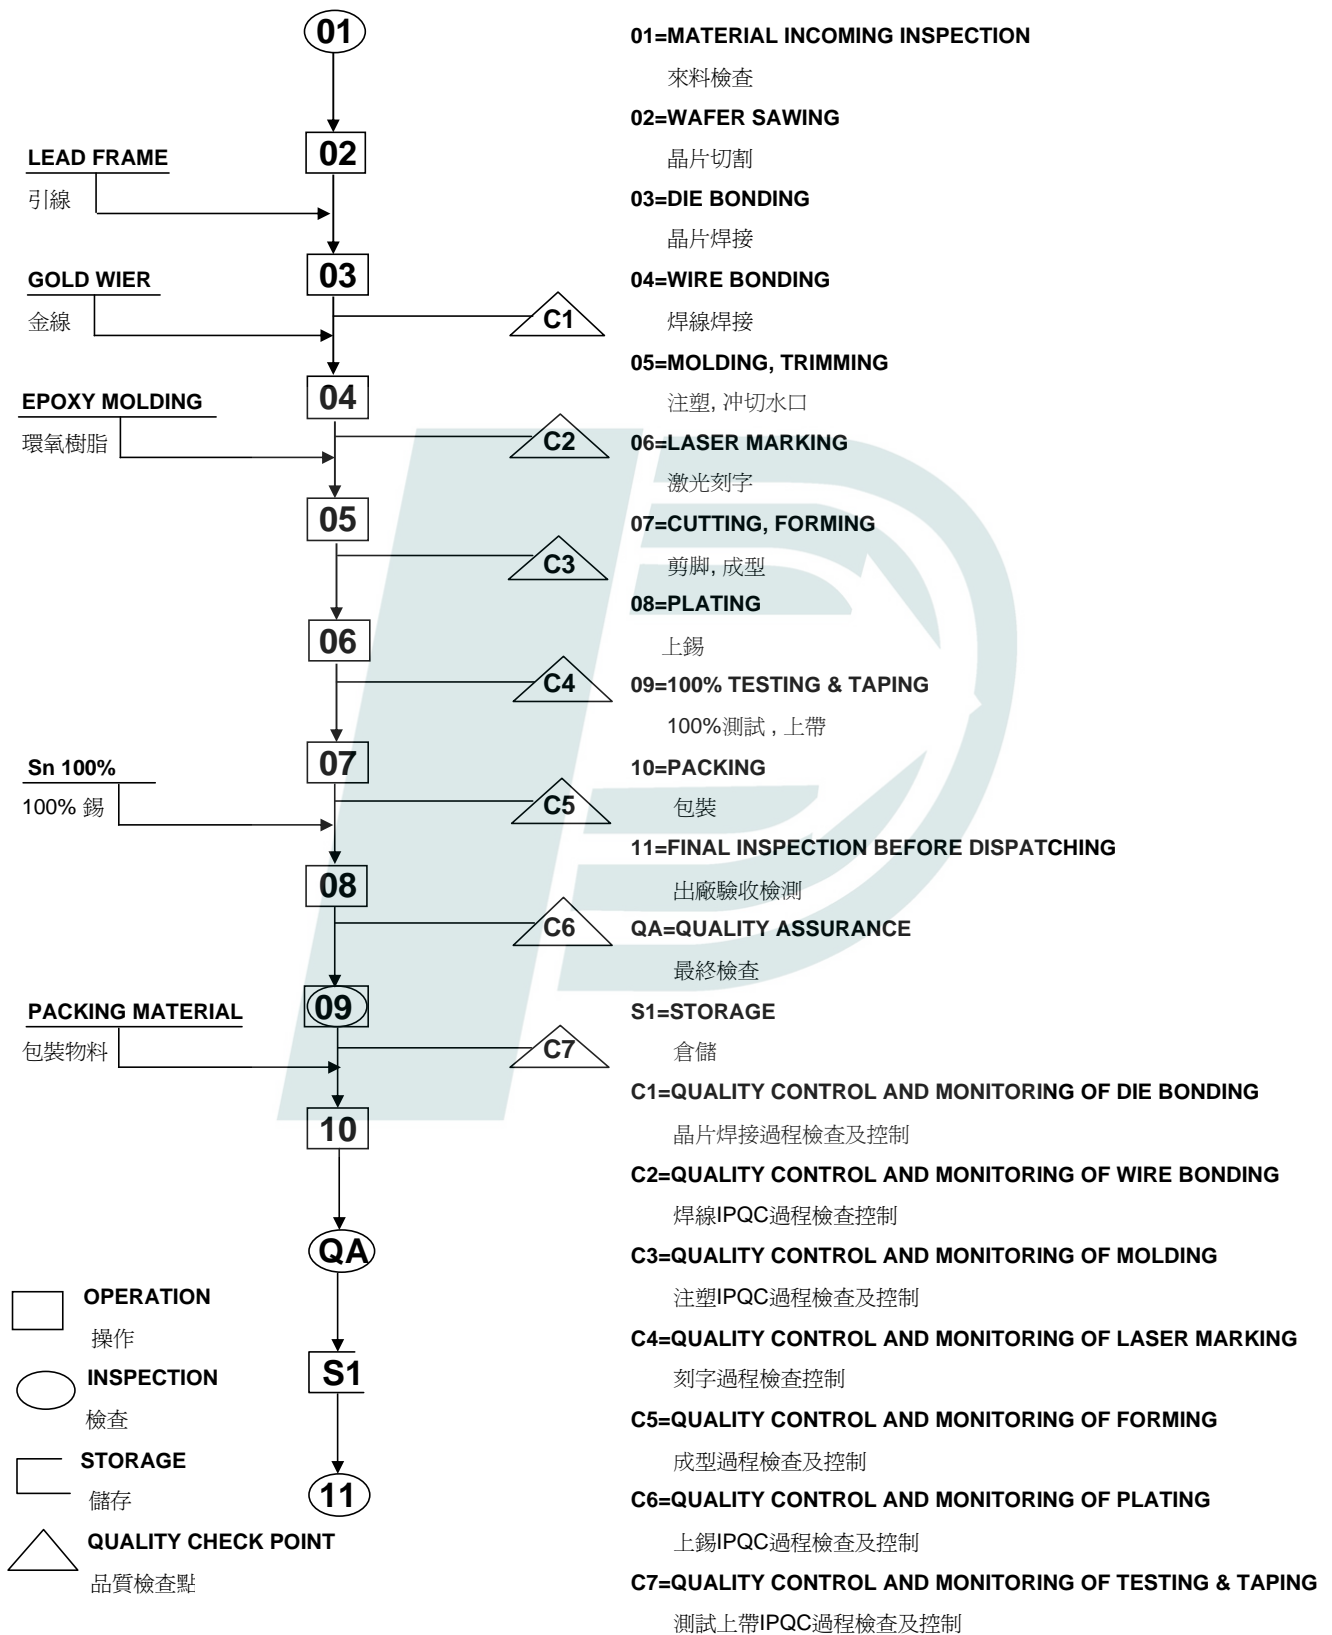

PROCESS FLOW CHART FOR SMD GLASS DIODE

二極管工序流程圖

PROCESS FLOW CHART FOR SOD DIODE SOD 二極管工序流程圖

PROCESS FLOW CHART FOR SOT-23 DIODE SOT-23 二極管工序流程圖

PROCESS FLOW CHART FOR SOT-323 DIODE SOT-323 二極管工序流程圖

PROCESS FLOW CHART FOR DO-213AA DIODE DO-213AA 二極管工序流程圖