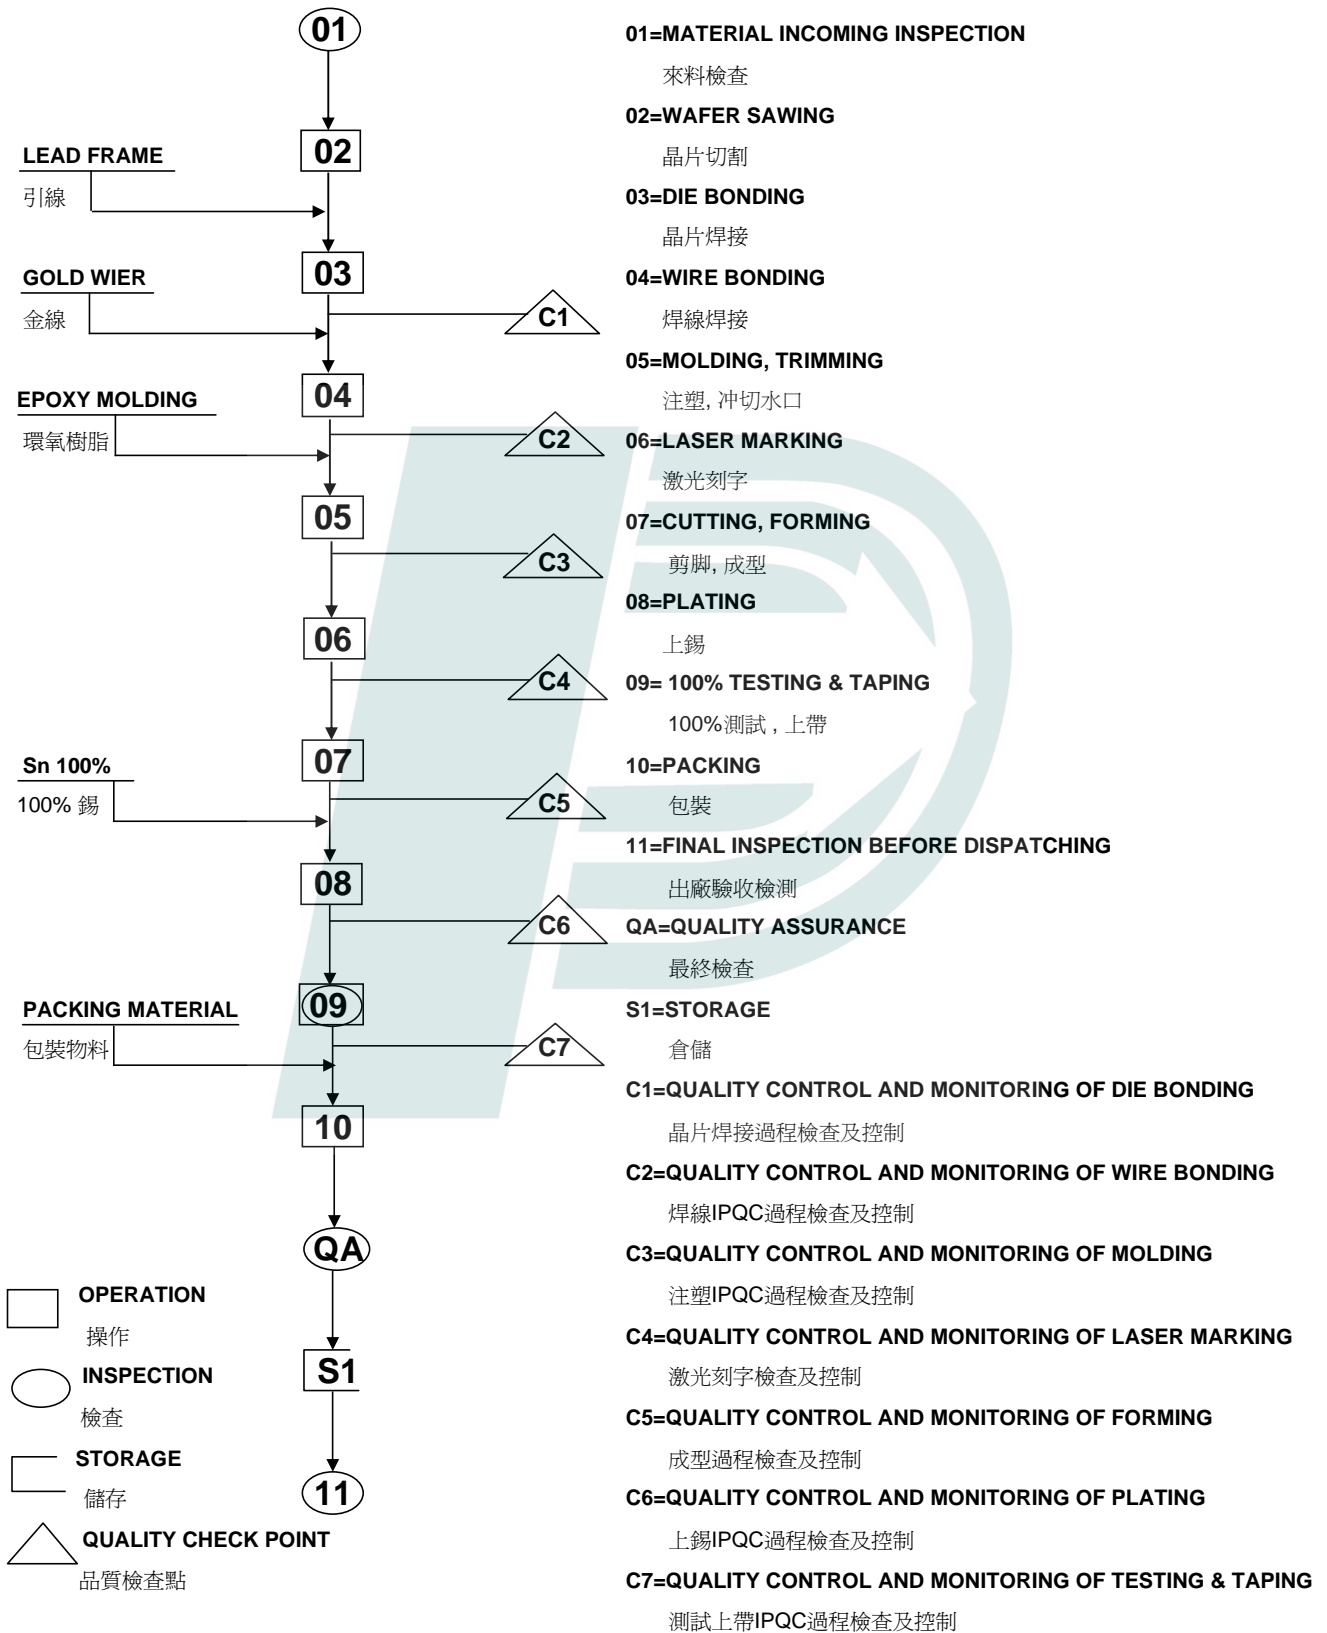

PROCESS FLOW CHART FOR SMD GLASS DIODE

二極管工序流程圖

PROCESS FLOW CHART FOR SOD DIODE SOD 二極管工序流程圖

PROCESS FLOW CHART FOR SOT-23 DIODE SOT-23 二極管工序流程圖

PROCESS FLOW CHART FOR SOT-323 DIODE SOT-323 二極管工序流程圖

PROCESS FLOW CHART FOR DO-213AA DIODE DO-213AA 二極管工序流程圖